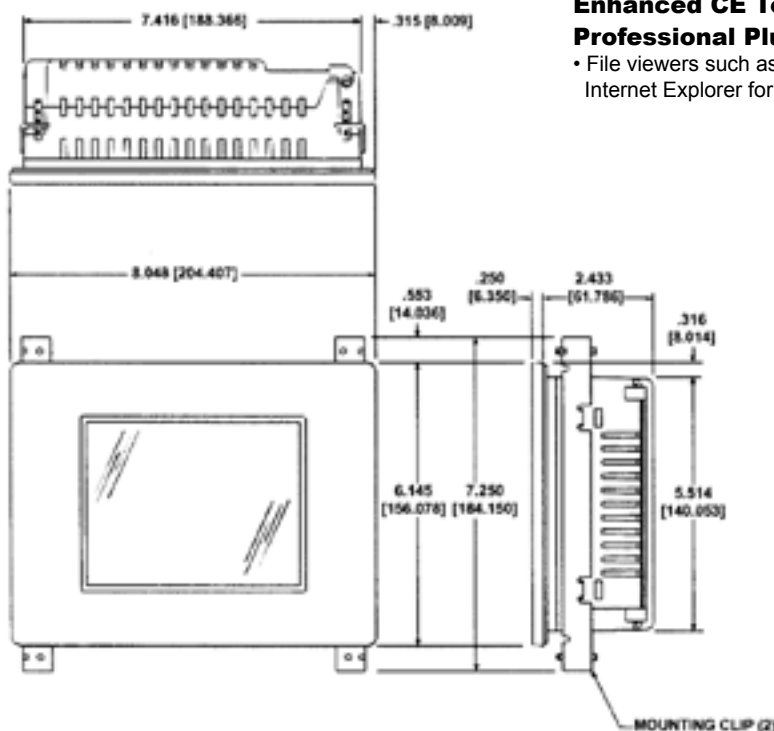

EZCE Touchpanel 6" Monochrome

6" Monochrome EZCE Touchpanel - Slim Bezel (5.7" STN)

EZCE Touchpanel's 6" slim bezel panels have a 5.7" diagonal touch screen with 320x240 pixel resolution. These panels have an STN LCD (liquid crystal display) and are available for serial drivers or Universal Ethernet (Ethernet/IP, DF1 over Ethernet, MODBUS TCP/IP or GE SRTP). In addition, these panels have the capability of interfacing to industrial networks like DH+, Remote I/O, Modbus Plus, DeviceNet, CC Link, Profibus, etc. All these panels have a very low slim profile along with a smaller footprint on enclosures.

6" Mono models feature:

- 5.7" diagonal mono STN LCD
- NEMA 4, 4X
- 320x240 pixel resolution
- Analog resistive touch screen
- 140 nits brightness
- 25,000 hour expected bulb half-life
- 1/4" gasket and four DIN mounting clips
- 2.43" installed depth
- Has all EZPanel Enhanced objects
- Has all 4,000 Library symbols
- Programmed with either EZPanel Enhanced software or EZTouch Programming software

Part Number	Description
EZC-S6M-S	6" Mono Gray scale, CE 4.2 Core, Nema 4, 4X
EZC-S6M-SD	6" Mono Gray scale, CE 4.2 Core, DeviceNet, Nema 4, 4X
EZC-S6M-SH	6" Mono Gray scale, CE 4.2 Core, DH+, Nema 4, 4X
EZC-S6M-SM	6" Mono Gray scale, CE 4.2 Core, MB+, Nema 4, 4X
EZC-S6M-SP	6" Mono Gray scale, CE 4.2 Core, Profibus, Nema 4, 4X
EZC-S6M-SC	6" Mono Gray scale, CE 4.2 Core, CCLink, Nema 4, 4X
EZC-S6M-SU	6" Mono Gray scale, CE 4.2 Core, Universal Ethernet, Nema 4, 4X
EZC-S6M-E	6" Mono Gray scale, Enhanced CE 4.2 PP, Nema 4, 4X
EZC-S6M-ED	6" Mono Gray scale, Enhanced CE 4.2 PP, DeviceNet, Nema 4, 4X
EZC-S6M-EH	6" Mono Gray scale, Enhanced CE 4.2 PP, DH+, Nema 4, 4X
EZC-S6M-EM	6" Mono Gray scale, Enhanced CE 4.2 PP, MB+, Nema 4, 4X
EZC-S6M-EP	6" Mono Gray scale, Enhanced CE 4.2 PP, Profibus, Nema 4, 4X
EZC-S6M-EC	6" Mono Gray scale, Enhanced CE 4.2 PP, CCLink, Nema 4, 4X
EZC-S6M-EU	6" Mono Gray scale, Enhanced CE 4.2 PP, Universal Ethernet, Nema 4, 4X