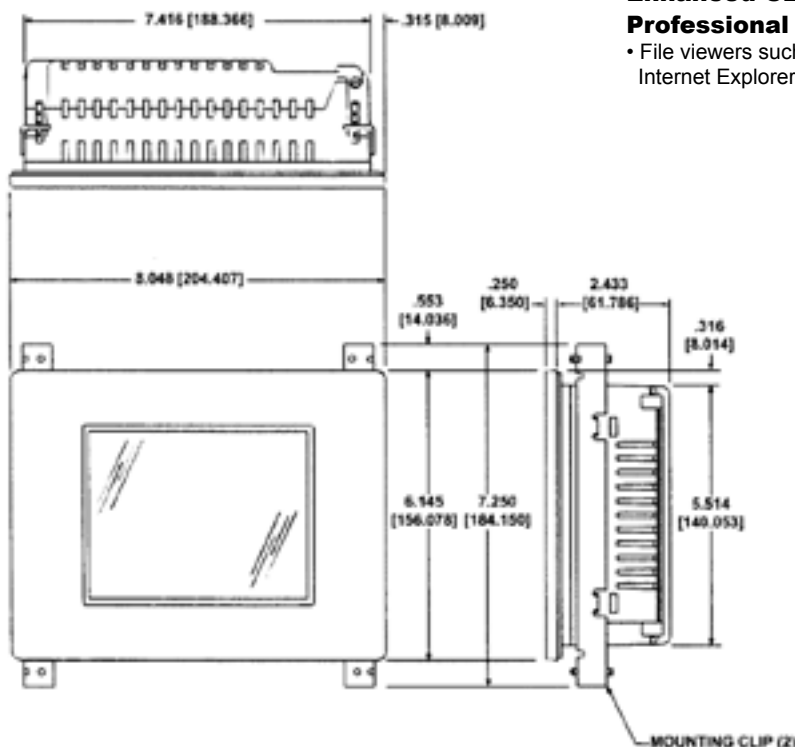

EZCE Touchpanel 6" TFT Color

6" Color EZCE Touchpanel - Slim Bezel (5.7" TFT)

EZCE Touchpanel's 6" slim bezel panels have a 5.7" diagonal touch screen with 320x240 pixel resolution. This model is a new addition to EZCE Touchpanel line with a TFT LCD (liquid crystal display) and are available for serial drivers or Universal Ethernet (Ethernet/IP, DF1 over Ethernet, MODBUS TCP/IP or GE SRTP). In addition, these panels have the capability of interfacing to industrial networks like DH+, Remote I/O, Modbus Plus, DeviceNet, CC Link, Profibus, etc. All these panels have a very low slim profile along with a smaller footprint on enclosures.

6" TFT Color models feature:

- 5.7" diagonal color TFT LCD
- Low-profile slim bezel design
- 18 bit colors
- NEMA 4, 4X
- 320x240 pixel resolution
- 200 nits brightness
- 50,000 hour expected bulb half-life
- Analog resistive touch screen
- 1/4" gasket and four DIN mounting clips
- 2.43" installed depth
- Has all EZPanel Enhanced objects
- Has all 4,000 Library symbols
- Programmed with either EZPanel Enhanced software or EZTouch Programming software

Part Number	Description
EZC-T6C-S	6" Color TFT, CE 4.2 Core, Nema 4, 4X
EZC-T6C-SD	6" Color TFT, CE 4.2 Core, DeviceNet, Nema 4, 4X
EZC-T6C-SH	6" Color TFT, CE 4.2 Core, DH+, Nema 4, 4X
EZC-T6C-SM	6" Color TFT, CE 4.2 Core, MB+, Nema 4, 4X
EZC-T6C-SP	6" Color TFT, CE 4.2 Core, Profibus, Nema 4, 4X
EZC-T6C-SC	6" Color TFT, CE 4.2 Core, CCLink, Nema 4, 4X
EZC-T6C-SU	6" Color TFT, CE 4.2 Core, Universal Ethernet, Nema 4, 4X
EZC-T6C-E	6" Color TFT, Enhanced CE 4.2 PP, Nema 4, 4X
EZC-T6C-ED	6" Color TFT, Enhanced CE 4.2 PP, DeviceNet, Nema 4, 4X
EZC-T6C-EH	6" Color TFT, Enhanced CE 4.2 PP, DH+, Nema 4, 4X
EZC-T6C-EM	6" Color TFT, Enhanced CE 4.2 PP, MB+, Nema 4, 4X
EZC-T6C-EP	6" Color TFT, Enhanced CE 4.2 PP, Profibus, Nema 4, 4X
EZC-T6C-EC	6" Color TFT, Enhanced CE 4.2 PP, CCLink, Nema 4, 4X
EZC-T6C-EU	6" Color TFT, Enhanced CE 4.2 PP, Universal Ethernet, Nema 4, 4X