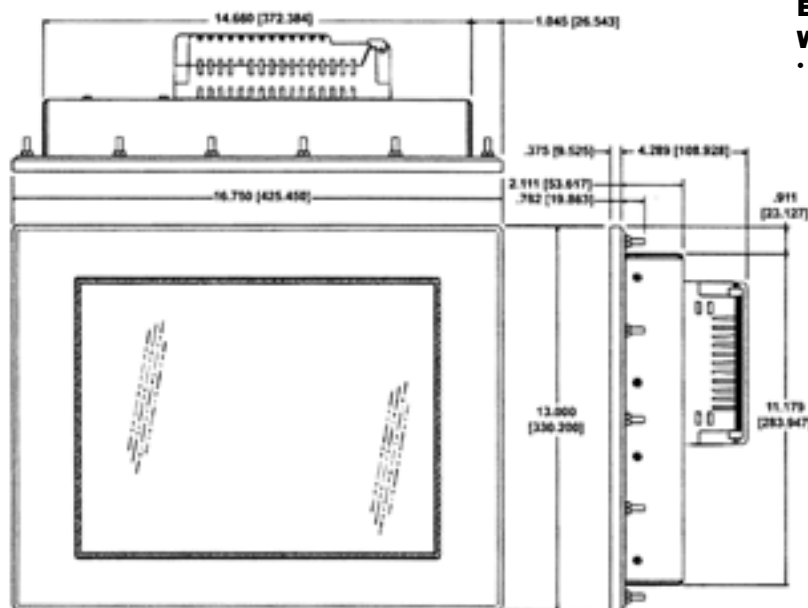

EZCE Touchpanel 15" TFT Color

15" Color EZCE Touchpanel - Slim Bezel (15.0" TFT)

The 15" color EZCE Touchpanel slim bezel panels have a 15.0" diagonal touch screen, with a 1024x768 pixel resolution and feature a TFT LCD (liquid crystal display) and are available for serial drivers or Universal Ethernet (Ethernet/IP, DF1 over Ethernet, MODBUS TCP/IP or GE SRTP). In addition, these panels have the capability of interfacing to industrial networks like DH+, Remote I/O, Modbus Plus, DeviceNet, CC Link, Profibus, etc. All these panels have a very low slim profile along with a smaller footprint on enclosures.

Features

- 15.0" diagonal color TFT LCD
- Low-profile slim bezel design
- 18 bit colors
- NEMA 4,4x
- 1024x768 pixel resolution
- 250 nits brightness
- 40,000 hour expected bulb half-life
- Analog resistive touch screen
- 1/4" gasket for NEMA 4,4x
- 4.68" installed depth
- Has all EZPanel Enhanced objects
- Has all 4,000 Library symbols
- Programmed with either EZPanel Enhanced software or EZTouch Programming software

Part Number	Description
EZC-T15C-S	15" Color TFT, CE 4.2 Core, Nema 4,4x
EZC-T15C-SD	15" Color TFT, CE 4.2 Core, DeviceNet, Nema 4,4x
EZC-T15C-SH	15" Color TFT, CE 4.2 Core, DH+, Nema 4,4x
EZC-T15C-SM	15" Color TFT, CE 4.2 Core, MB+, Nema 4,4x
EZC-T15C-SP	15" Color TFT, CE 4.2 Core, Profibus, Nema 4,4x
EZC-T15C-SC	15" Color TFT, CE 4.2 Core, CCLink, Nema 4,4x
EZC-T15C-SU	15" Color TFT, CE 4.2 Core, Universal Ethernet, Nema 4,4x
EZC-T15C-E	15" Color TFT, Enhanced CE 4.2 PP, Nema 4,4x
EZC-T15C-ED	15" Color TFT, Enhanced CE 4.2 PP, DeviceNet, Nema 4,4x
EZC-T15C-EH	15" Color TFT, Enhanced CE 4.2 PP, DH+, Nema 4,4x
EZC-T15C-EM	15" Color TFT, Enhanced CE 4.2 PP, MB+, Nema 4,4x
EZC-T15C-EP	15" Color TFT, Enhanced CE 4.2 PP, Profibus, Nema 4,4x
EZC-T15C-EC	15" Color TFT, Enhanced CE 4.2 PP, CCLink, Nema 4,4x
EZC-T15C-EU	15" Color TFT, Enhanced CE 4.2 PP, Universal Ethernet, Nema 4,4x